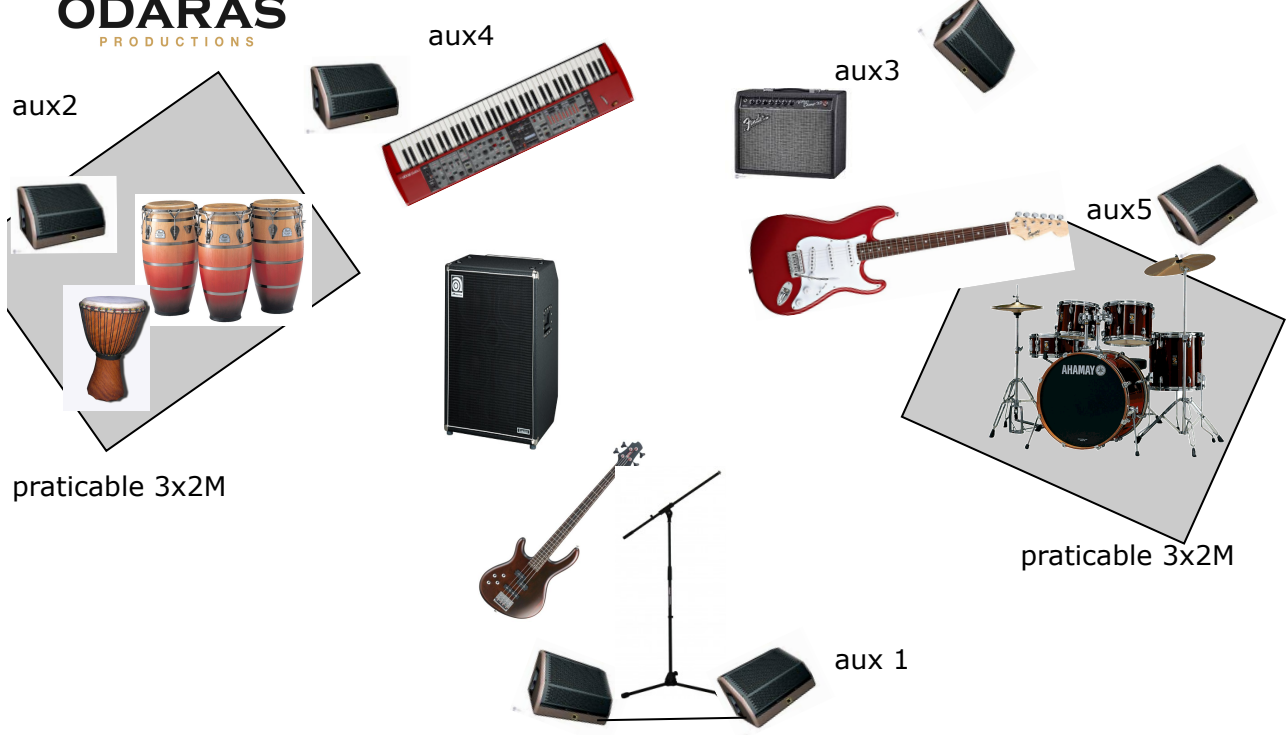

Habib Faye

PATCH:

1-	BASS DRUM IN	SM 91	
2-	BASS DRUM F	BETA 52	
3-	SN TOP	BEYER TG DRUMS	
4-	SN BOL	" " "	
5-	H-H	NEUM.184	DCA 1
6-	TOM 1	BEYER TG DRUMS	
7-	TOM 2	BEYER TG DRUMS	
8-	FLOR	BEYER TG DRUMS	
9-	OH-L	KM.184	
10-	OH-R	KM.184	
11-	Pad.L	D.I.BOX radial	
12-	Pad.R	D.I.BOX radial	
13-	Congas.L	SM57	
14-	Congas.R	SM57	
15-	Djembe	M88	DCA 2
16-	O.H perc.	KM.184	
17-	Bass	D.I.BOX radial	
18-	Guit acc.	U5 Avalon	
19-	Guit.élec.	E 906	
20-	M.audio.L	D.I.BOX radial	
21-	M.audio.R	D.I.BOX radial	
22-	keyboard. L	D.I.BOX radial	DCA 3
23-	keyboard.R	D.I.BOX radial	
24-	Beak Voc. Perc	SM 58	
25-	Beak voc. Guit.	SM 58	DCA 4
26-	Beak voc. Drums	SM 58	
27-	Lead voc.	Beta 87	

Console: M7CL-PM5D-LS9-
SIMILAR. or Pro6.

Backline: AMPEG 8X10 -AMPLE SVT 4
drums yamaha maple custom:BD 20- sn-4,5-tom 1x 10 -1x12 -Flor 1x 16
Ampli fender deluxe- or jazz Chorus.
Keyboard- RD700 + seat
4X guitars stands.
6x praticable 2x1M
8x jack -jack 5M